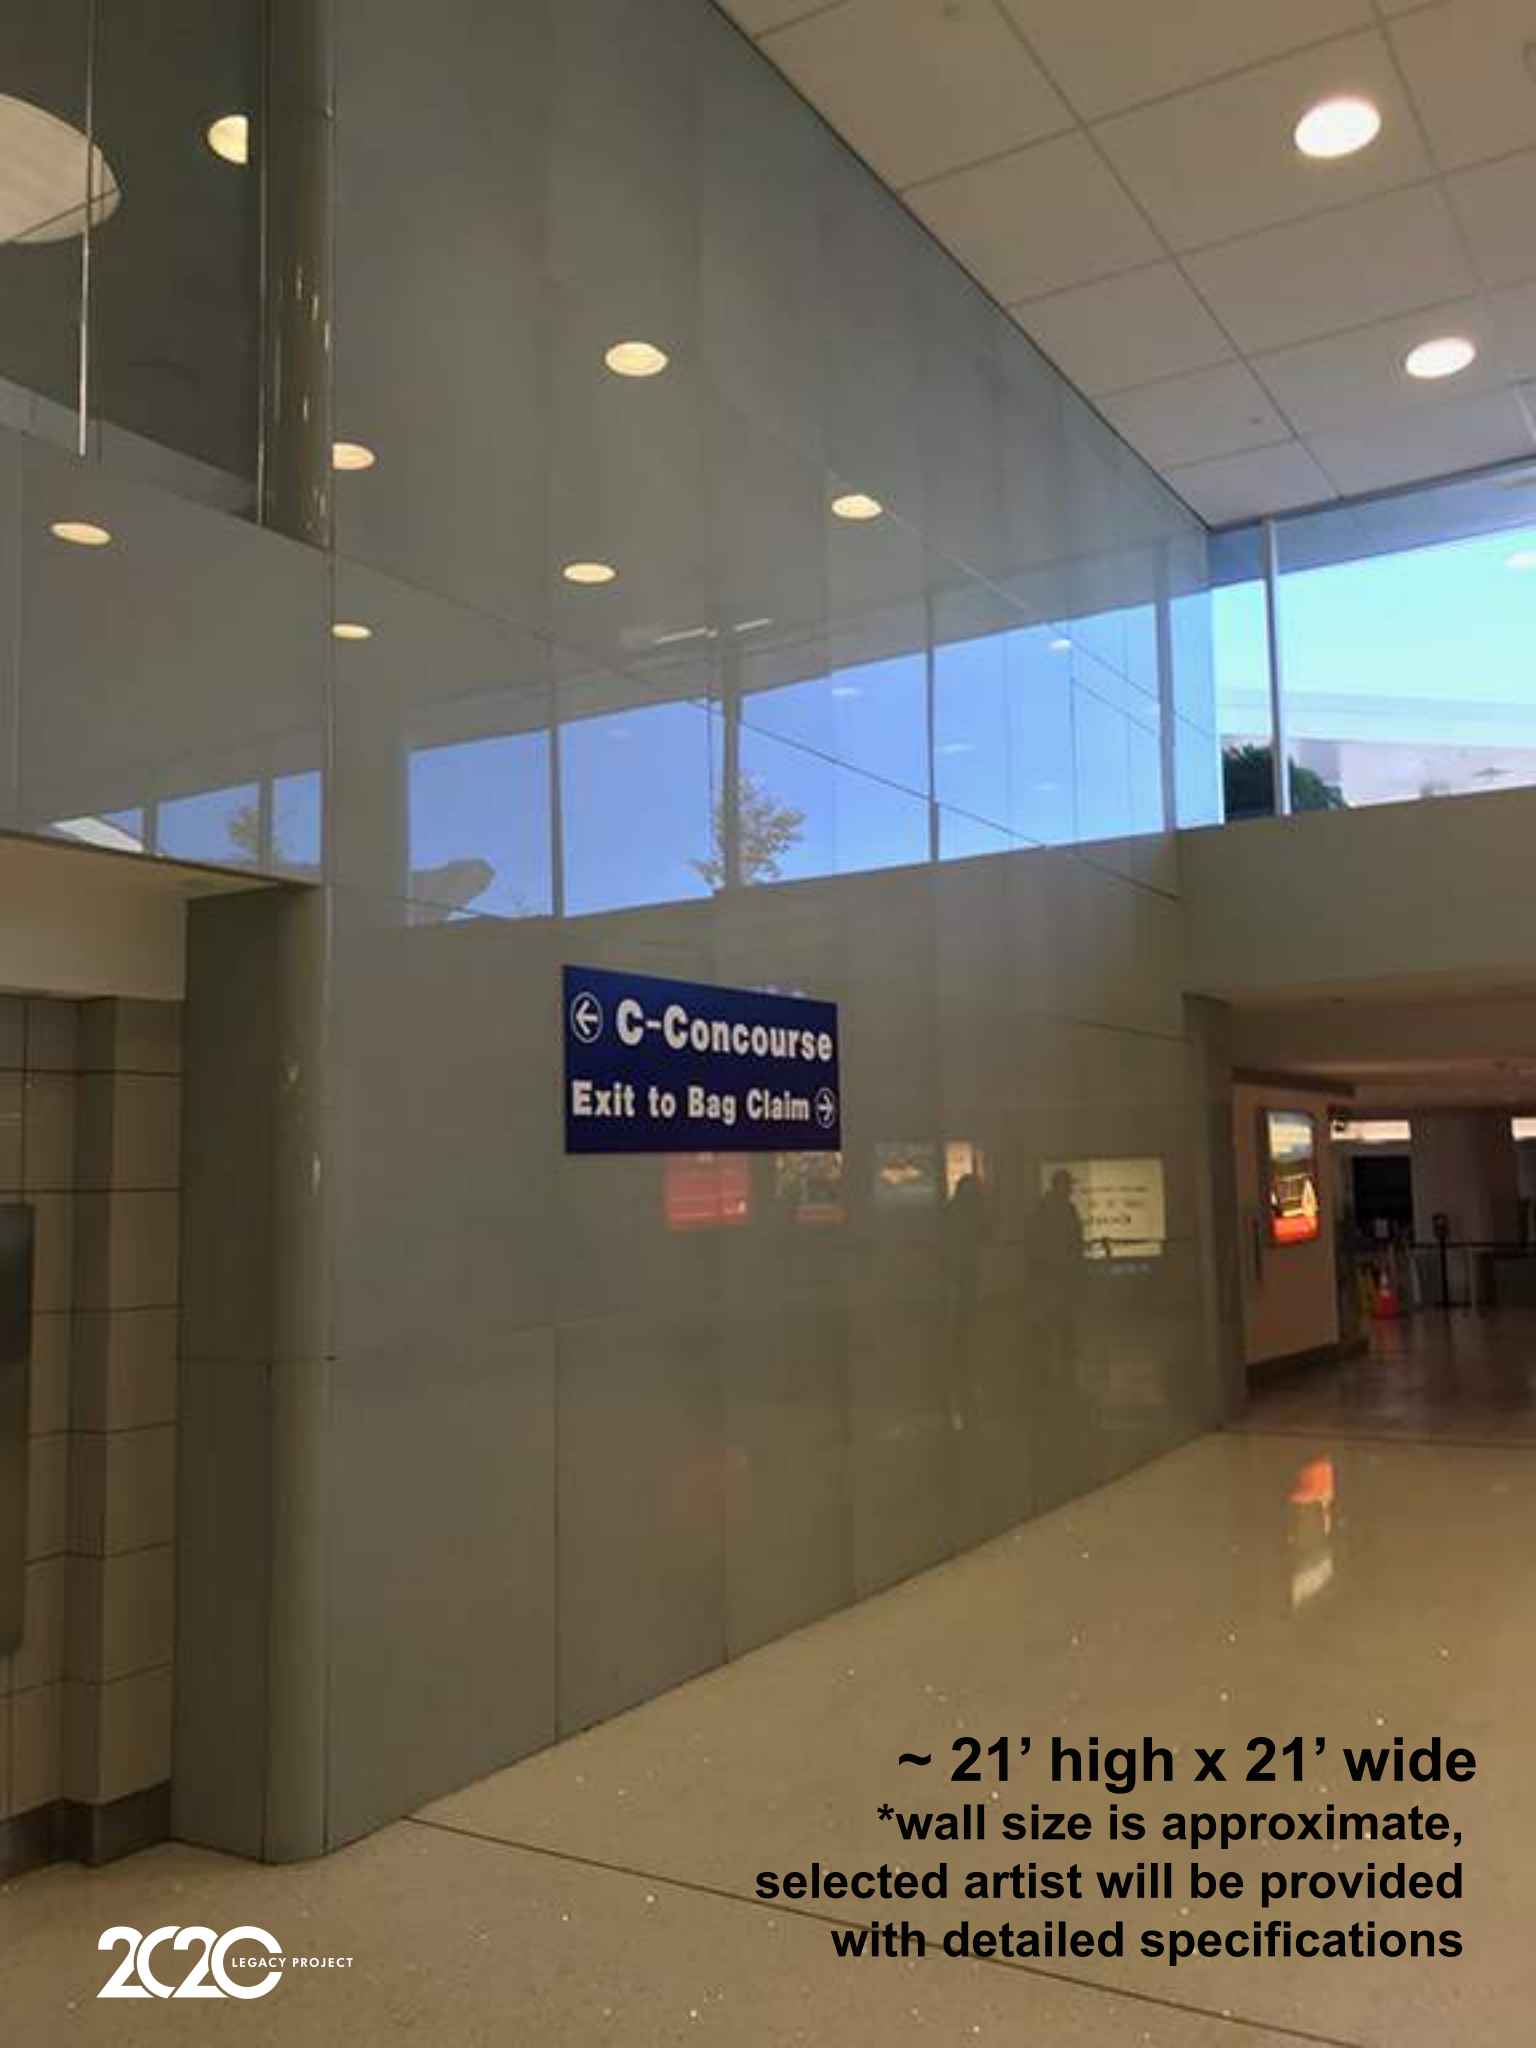

LAMBERT
Art & Culture
PROGRAM

2020 LEGACY PROJECT

Site Images

Art Wall

Atrium Walkway

Concourse C

TSA Screening Area

← C-Concourse
Exit to Bag Claim →

~ 21' high x 21' wide
***wall size is approximate,**
selected artist will be provided
with detailed specifications

↑ Flight 100
↓ Security

TSA Pre
Expedited Screening

← C-Concourse
Exit to Bag Claim →

LET'S GO
BLUES

Exiting Secure Area No Re-Entry

↑ Bag Claim
↓ Ground Transportation

← C-Concourse
Exit to Bag Claim →

NO ALCOHOLIC BEVERAGES PERMITTED TO BE OPEN BEYOND THIS POINT

← G-Concourse
Exit to Bag Claim →

LET'S GO
BLUES